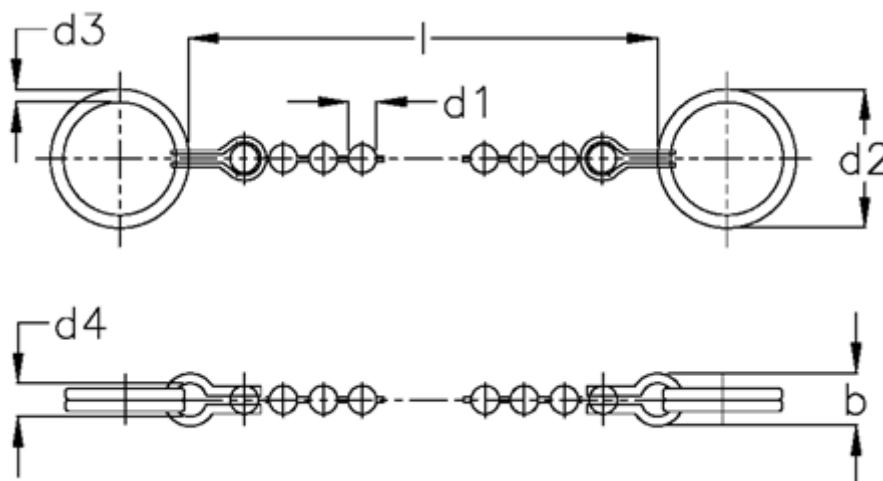

Article number: 2001550018
Description: E+G Ball chain
GN 111-500-18

Measures

b	= 6
d1	= 3.5
d2	= 18
d3	= 1.3
d4	= 4
l	= 500
Static load (N)	= 90